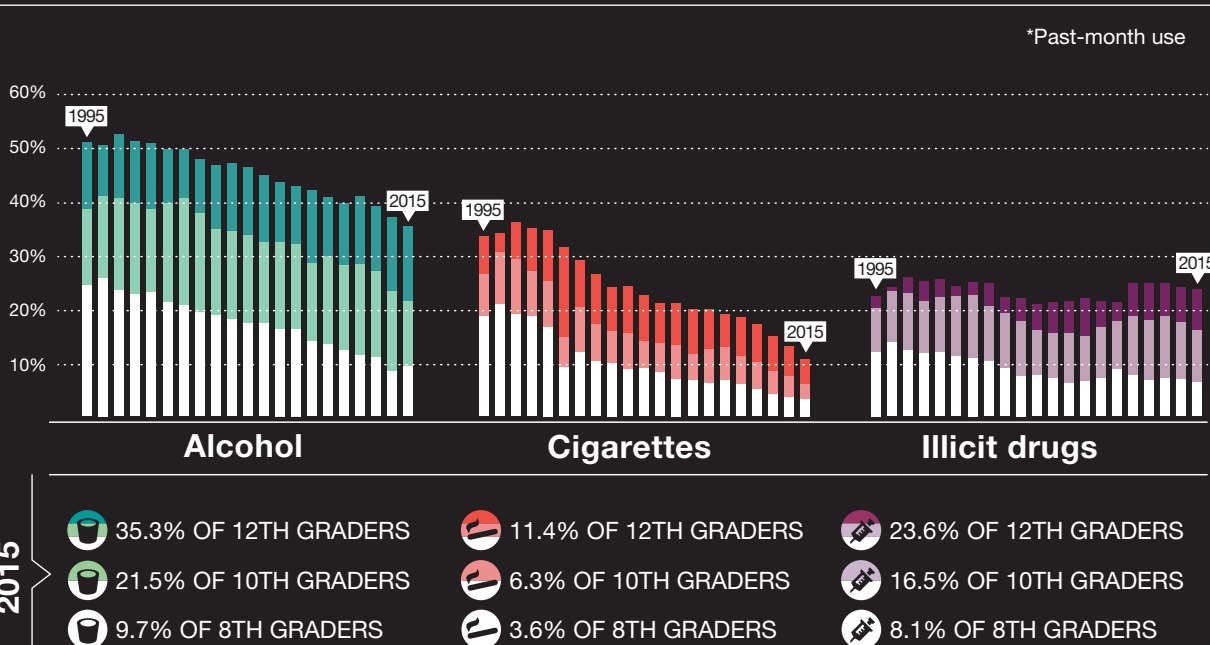

MONITORING THE FUTURE 2015

TEEN DRUG USE

COCAINE
BARRITURATES
OXYCONTIN
PRESCRIPTIONS
VICODIN
SEDATIVES
e-cigarettes
CRACK K2/SPICE
HEROIN
RITALIN Steroids
ALCOHOL
SYNTHETICS
SALVIA
INHALANTS
ADDERALL
CIGARETTES
HOOKAHS
"BATH SALTS"
METHAMPHETAMINE
ECSTASY
MARIJUANA
COLD MEDICINES

Monitoring the Future is an annual survey of 8th, 10th, and 12th graders conducted by researchers at the University of Michigan, Ann Arbor, under a grant from the National Institute on Drug Abuse, part of the National Institutes of Health. Since 1975, the survey has measured drug, alcohol, and cigarette use and related attitudes in 12th graders nationwide. Eighth and 10th graders were added to the survey in 1991.

Overall, 44,892 students from 382 public and private schools participated in the 2015 survey.

LAST TWO DECADES OF ALCOHOL, CIGARETTE, AND ILLICIT DRUG USE*