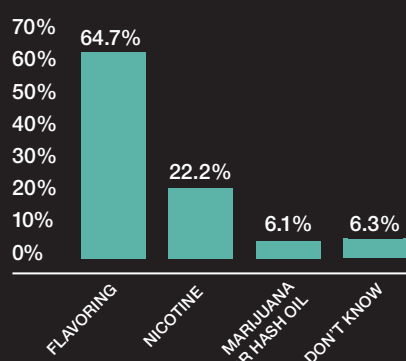

Overall, 44,892 students from 382 public and private schools participated in the 2015 survey.

### LAST TWO DECADES OF ALCOHOL, CIGARETTE, AND ILLICIT DRUG USE\*

### TEENS ARE MORE LIKELY TO USE E-CIGARETTES THAN CIGARETTES

64.7% of 12th graders reported vaporizing "just flavoring" in their last e-cigarette; some didn't know what they inhaled. E-cigs are unregulated so flavored liquid might actually contain nicotine.