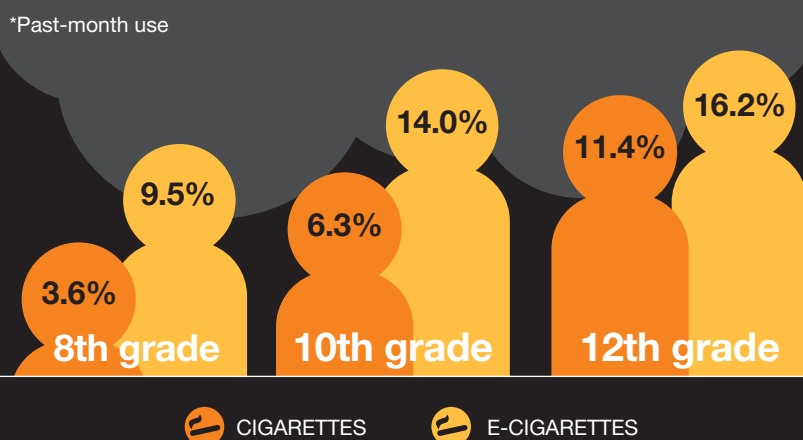

TEENS ARE MORE LIKELY TO USE E-CIGARETTES THAN CIGARETTES

64.7% of 12th graders reported vaporizing "just flavoring" in their last e-cigarette; some didn't know what they inhaled. E-cigs are unregulated so flavored liquid might actually contain nicotine.