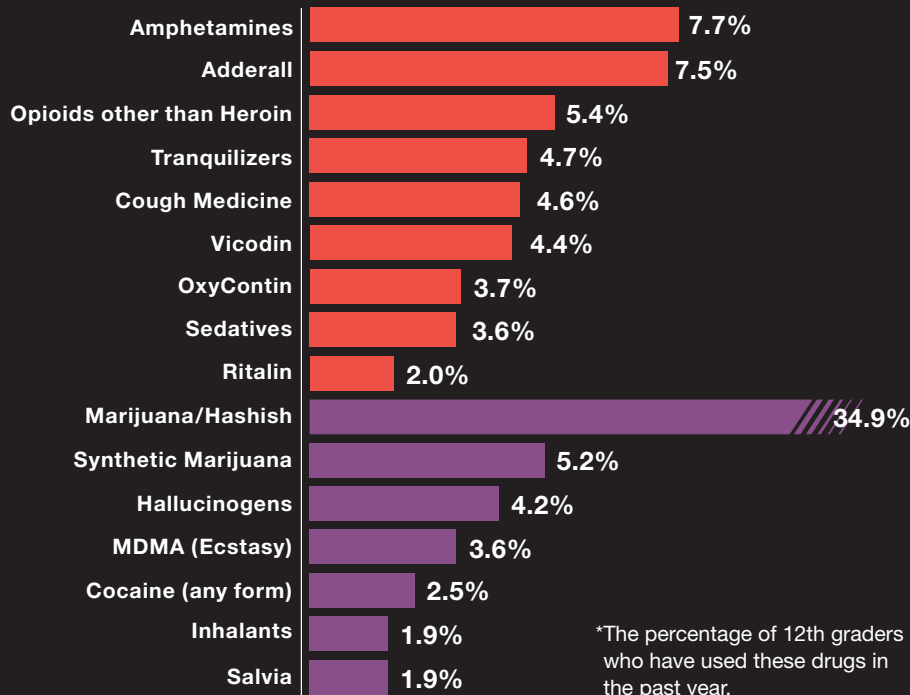

### LAST TWO DECADES OF ALCOHOL, CIGARETTE, AND ILLICIT DRUG USE\*

### TEENS ARE MORE LIKELY TO USE E-CIGARETTES THAN CIGARETTES

64.7% of 12th graders reported vaporizing "just flavoring" in their last e-cigarette; some didn't know what they inhaled. E-cigs are unregulated so flavored liquid might actually contain nicotine.

68.1% OF HIGH SCHOOL SENIORS DO NOT VIEW REGULAR MARIJUANA SMOKING AS HARMFUL BUT 71% SAY THEY DISAPPROVE OF REGULAR MARIJUANA SMOKING.

### PRESCRIPTION/OVER-THE-COUNTER VS. ILLICIT DRUGS\*

\*The percentage of 12th graders who have used these drugs in the past year.

Despite the ongoing opioid overdose epidemic, past-year use of opioids other than heroin has decreased significantly each year over the past 5 years among the nation's teens.