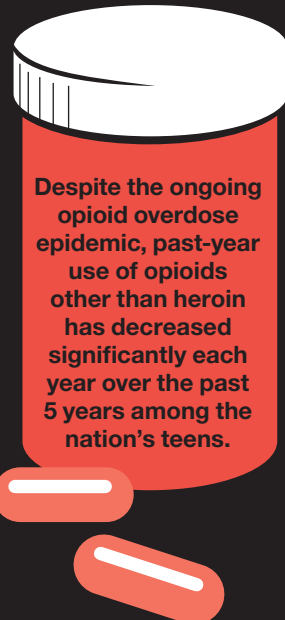

Despite the ongoing opioid overdose epidemic, past-year use of opioids other than heroin has decreased significantly each year over the past 5 years among the nation's teens.

Heroin use has also decreased over the past 5 years and is at the lowest rate since the MTF survey began.

STUDENTS REPORT LOWEST RATES SINCE START OF THE SURVEY

Across all grades, past-year use of inhalants, heroin, methamphetamine, alcohol, cigarettes, and synthetic cannabinoids are at their lowest by many measures.

WWW.DRUGABUSE.GOV